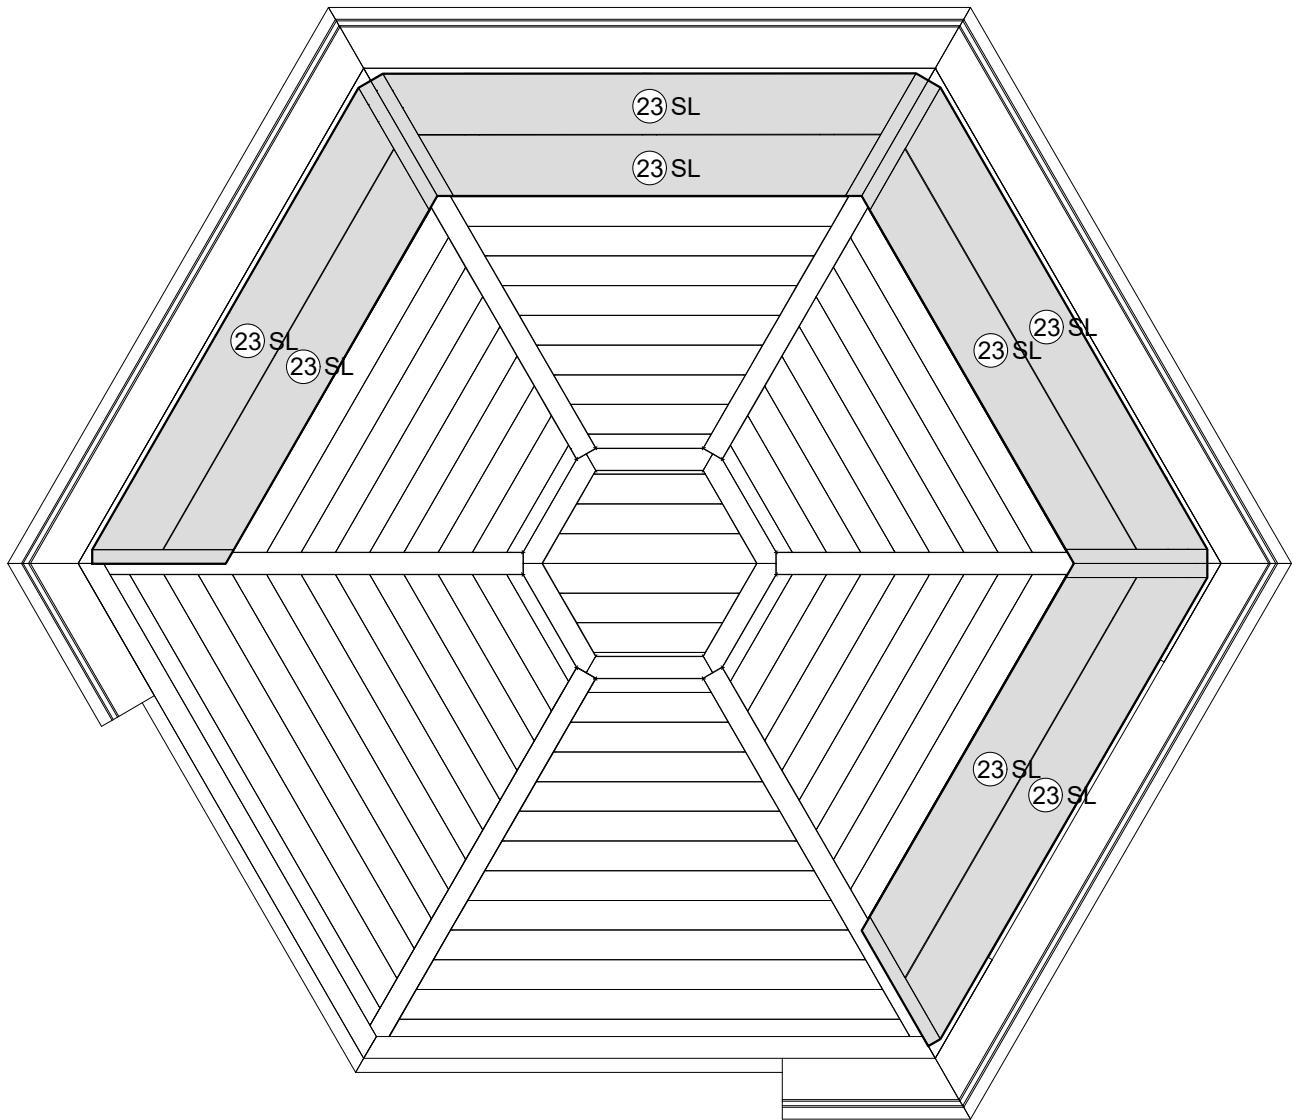

8. Open grill cabin 9.2
ASSEMBLY OF BENCHES

8. ASSEMBLY
OF BENCHES