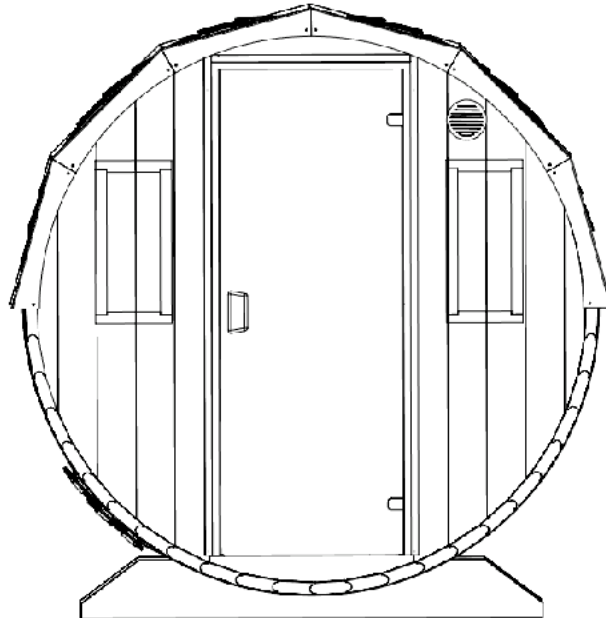

	Sauna model	Size	Qty.	
B	22S2D 22S2E 22S2KD 22S2KE 22S2VD 22S2VE 22S3D 22S3E 22S3KD 22S3KE 22S3PE 22S3PD 22S3PKD 22S3PKE 22S3VE 22S3VD 22S4PE 22S4PD 22S4PKE 22S4PKD 22S4PVE 22S4PVD	593x95x19	6+6	
	4x35			

	Sauna model	Size	Qty.	
B	S2D S2E S2KD S2KE S2VD S2VE S3D S3E S3KD S3KE S3PE S3PD S3PKD S3PKE S3VE S3VD S4PE S4PD S4PKE S4PKD S4PVE S4PVD	539x95x19	6+6	

4x35 