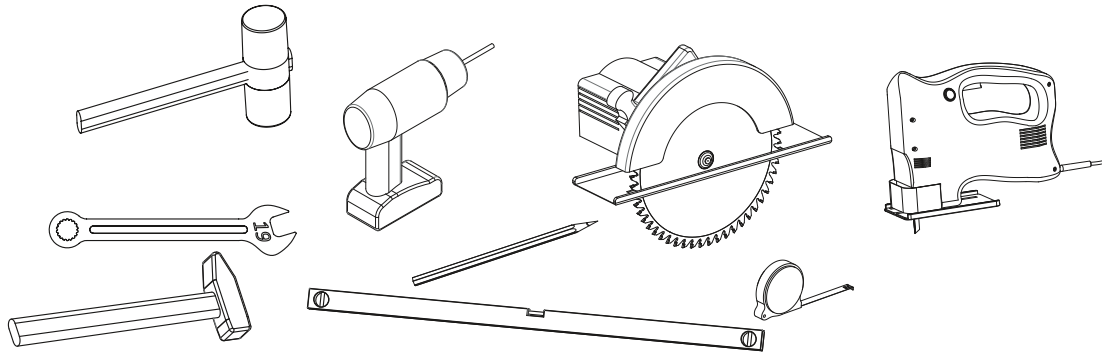

Assembly manual for showerpod

Required tools for assembly

Nr.	Size	Qty.	Preview
BT01	651x1150	1	
BT02	508x1142	1	
L01	100x40x1070	1	
L02	100x40x700	2	
P01	145x40x190	10	
P02	145x40x2176	1	
P03	145x40x2176	1	
P04	145x40x2176	20	
P05-1	45x40x2176	1	
P05-2	100x40x2176	1	
H01	40x40x441	8	
R01	L3790	2	
DR01	72.5x40x1455	1	

Nr.	Size	Qty.	Preview
DR02	145x40x1455	5	
DR03	55x40x1455	1	
D01	30x40x671	4	
DH01	65x28x270	2	
M01	100x285	3	
DR01		1	
	4x35	30	
	4x50	4	
	4x60	55	
	4x70	18	
	6x120	20	
	t15,t20,t25	1+1+1	
		2 sets	