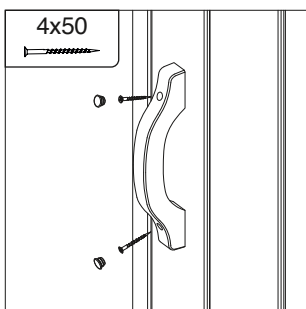

Assembly manual for showerpod

Required tools for assembly

Nr.	Size	Qty.	Preview
BT01	651x1150	1	
BT02	508x1142	1	
L01	100x40x1070	1	
L02	100x40x700	2	
P01	145x40x190	10	
P02	145x40x2176	1	
P03	145x40x2176	1	
P04	145x40x2176	20	
P05-1	45x40x2176	1	
P05-2	100x40x2176	1	
H01	40x40x441	8	
R01	L3790	2	
DR01	72.5x40x1455	1	

Nr.	Size	Qty.	Preview
DR02	145x40x1455	5	
DR03	55x40x1455	1	
D01	30x40x671	4	
DH01	65x28x270	2	
M01	100x285	3	
DR01		1	
	4x35	30	
	4x50	4	
	4x60	55	
	4x70	18	
	6x120	20	
	t15,t20,t25	1+1+1	
		2 sets	