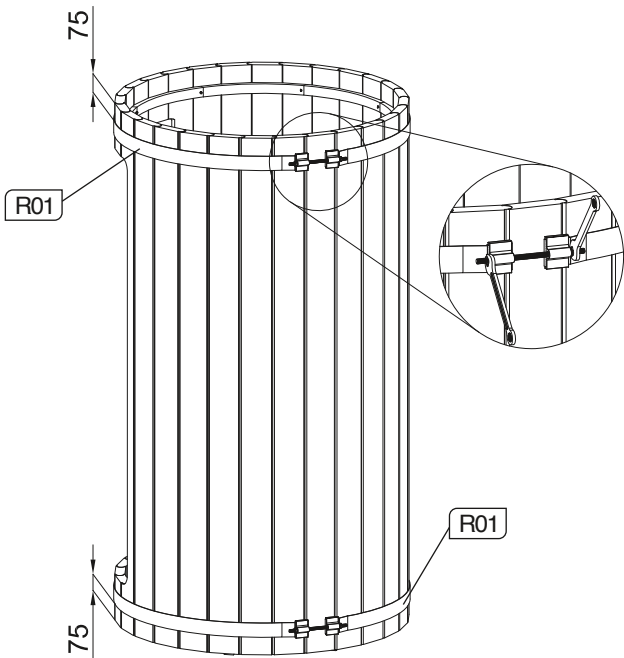

Assembly manual for showerpod

Required tools for assembly

Nr.	Size	Qty.	Preview
BT01	651x1150	1	
BT02	508x1142	1	
L01	100x40x1070	1	
L02	100x40x700	2	
P01	145x40x190	10	
P02	145x40x2176	1	
P03	145x40x2176	1	
P04	145x40x2176	20	
P05-1	45x40x2176	1	
P05-2	100x40x2176	1	
H01	40x40x441	8	
R01	L3790	2	
DR01	72.5x40x1455	1	

Nr.	Size	Qty.	Preview
DR02	145x40x1455	5	
DR03	55x40x1455	1	
D01	30x40x671	4	
DH01	65x28x270	2	
M01	100x285	3	
DR01		1	
	4x35	30	
	4x50	4	
	4x60	55	
	4x70	18	
	6x120	20	
	t15,t20,t25	1+1+1	
		2 sets	