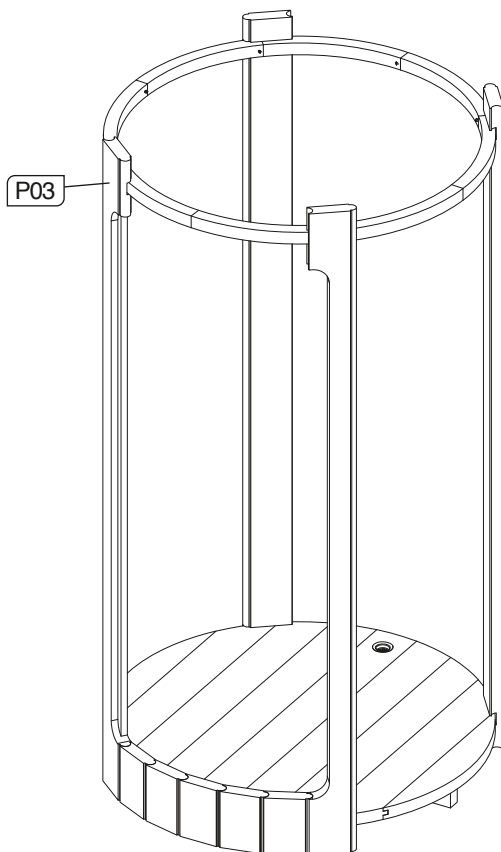

Assembly manual for showerpod

Required tools for assembly

Nr.	Size	Qty.	Preview
BT01	651x1150	1	
BT02	508x1142	1	
L01	100x40x1070	1	
L02	100x40x700	2	
P01	145x40x190	10	
P02	145x40x2176	1	
P03	145x40x2176	1	
P04	145x40x2176	20	
P05-1	45x40x2176	1	
P05-2	100x40x2176	1	
H01	40x40x441	8	
R01	L3790	2	
DR01	72.5x40x1455	1	

Nr.	Size	Qty.	Preview
DR02	145x40x1455	5	
DR03	55x40x1455	1	
D01	30x40x671	4	
DH01	65x28x270	2	
M01	100x285	3	
DR01		1	
	4x35	30	
	4x50	4	
	4x60	55	
	4x70	18	
	6x120	20	
	t15,t20,t25	1+1+1	
		2 sets	