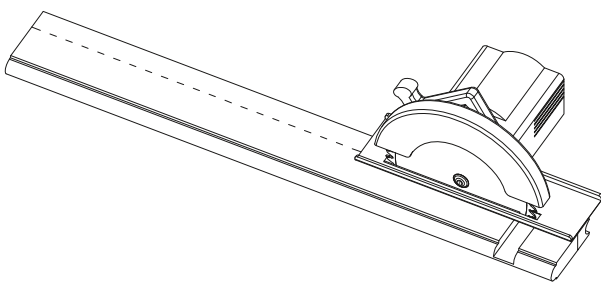

Assembly manual for showerpod

Required tools for assembly

Nr.	Size	Qty.	Preview
BT01	651x1150	1	
BT02	508x1142	1	
L01	100x40x1070	1	
L02	100x40x700	2	
P01	145x40x190	10	
P02	145x40x2176	1	
P03	145x40x2176	1	
P04	145x40x2176	20	
P05-1	45x40x2176	1	
P05-2	100x40x2176	1	
H01	40x40x441	8	
R01	L3790	2	
DR01	72.5x40x1455	1	

Nr.	Size	Qty.	Preview
DR02	145x40x1455	5	
DR03	55x40x1455	1	
D01	30x40x671	4	
DH01	65x28x270	2	
M01	100x285	3	
DR01		1	
	4x35	30	
	4x50	4	
	4x60	55	
	4x70	18	
	6x120	20	
	t15,t20,t25	1+1+1	
		2 sets	