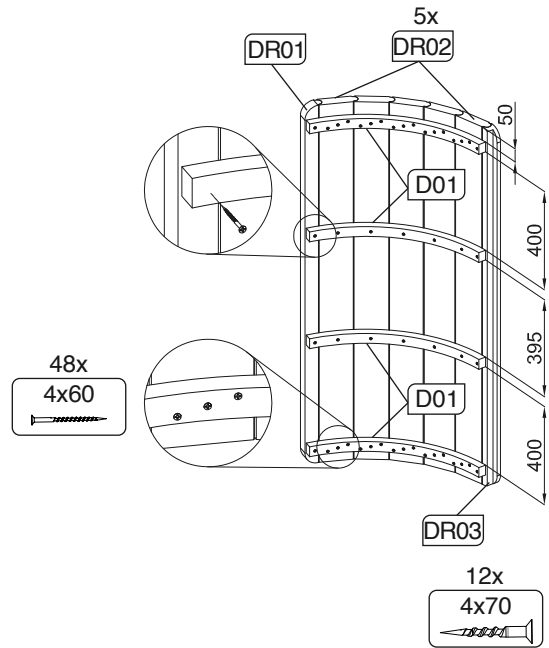

Assembly manual for showerpod

Required tools for assembly

Nr.	Size	Qty.	Preview
BT01	651x1150	1	
BT02	508x1142	1	
L01	100x40x1070	1	
L02	100x40x700	2	
P01	145x40x190	10	
P02	145x40x2176	1	
P03	145x40x2176	1	
P04	145x40x2176	20	
P05-1	45x40x2176	1	
P05-2	100x40x2176	1	
H01	40x40x441	8	
R01	L3790	2	
DR01	72.5x40x1455	1	

Nr.	Size	Qty.	Preview
DR02	145x40x1455	5	
DR03	55x40x1455	1	
D01	30x40x671	4	
DH01	65x28x270	2	
M01	100x285	3	
DR01		1	
	4x35	30	
	4x50	4	
	4x60	55	
	4x70	18	
	6x120	20	
	t15,t20,t25	1+1+1	
		2 sets	