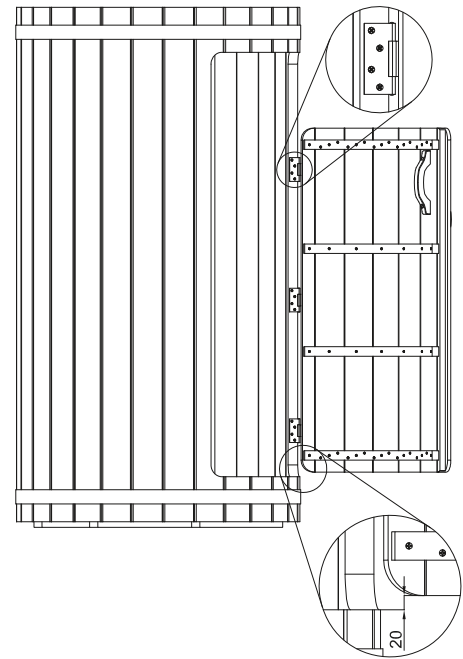

Assembly manual for showerpod

Required tools for assembly

Nr.	Size	Qty.	Preview
BT01	651x1150	1	
BT02	508x1142	1	
L01	100x40x1070	1	
L02	100x40x700	2	
P01	145x40x190	10	
P02	145x40x2176	1	
P03	145x40x2176	1	
P04	145x40x2176	20	
P05-1	45x40x2176	1	
P05-2	100x40x2176	1	
H01	40x40x441	8	
R01	L3790	2	
DR01	72.5x40x1455	1	

Nr.	Size	Qty.	Preview
DR02	145x40x1455	5	
DR03	55x40x1455	1	
D01	30x40x671	4	
DH01	65x28x270	2	
M01	100x285	3	
DR01		1	
	4x35	30	
	4x50	4	
	4x60	55	
	4x70	18	
	6x120	20	
	t15,t20,t25	1+1+1	
		2 sets	