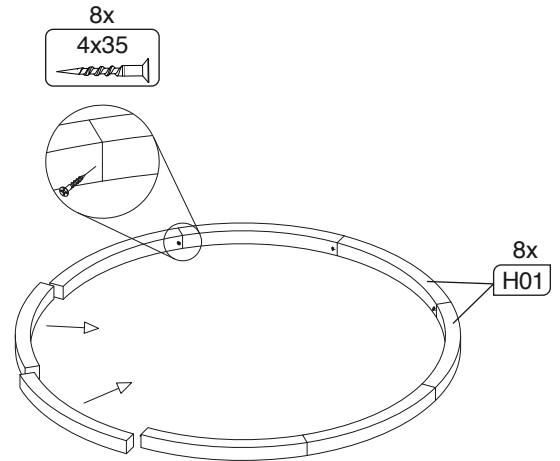

Assembly manual for showerpod

Required tools for assembly

Nr.	Size	Qty.	Preview
BT01	651x1150	1	
BT02	508x1142	1	
L01	100x40x1070	1	
L02	100x40x700	2	
P01	145x40x190	10	
P02	145x40x2176	1	
P03	145x40x2176	1	
P04	145x40x2176	20	
P05-1	45x40x2176	1	
P05-2	100x40x2176	1	
H01	40x40x441	8	
R01	L3790	2	
DR01	72.5x40x1455	1	

Nr.	Size	Qty.	Preview
DR02	145x40x1455	5	
DR03	55x40x1455	1	
D01	30x40x671	4	
DH01	65x28x270	2	
M01	100x285	3	
DR01		1	
	4x35	30	
	4x50	4	
	4x60	55	
	4x70	18	
	6x120	20	
	t15,t20,t25	1+1+1	
		2 sets	