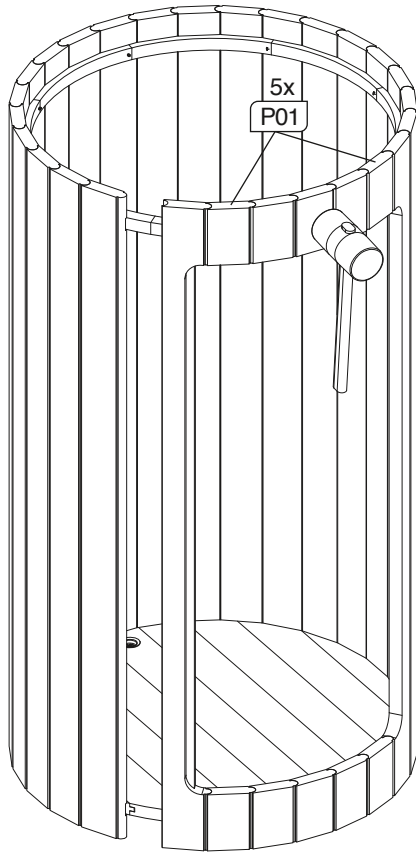

Assembly manual for showerpod

Required tools for assembly

Nr.	Size	Qty.	Preview
BT01	651x1150	1	
BT02	508x1142	1	
L01	100x40x1070	1	
L02	100x40x700	2	
P01	145x40x190	10	
P02	145x40x2176	1	
P03	145x40x2176	1	
P04	145x40x2176	20	
P05-1	45x40x2176	1	
P05-2	100x40x2176	1	
H01	40x40x441	8	
R01	L3790	2	
DR01	72.5x40x1455	1	

Nr.	Size	Qty.	Preview
DR02	145x40x1455	5	
DR03	55x40x1455	1	
D01	30x40x671	4	
DH01	65x28x270	2	
M01	100x285	3	
DR01		1	
	4x35	30	
	4x50	4	
	4x60	55	
	4x70	18	
	6x120	20	
	t15,t20,t25	1+1+1	
		2 sets	