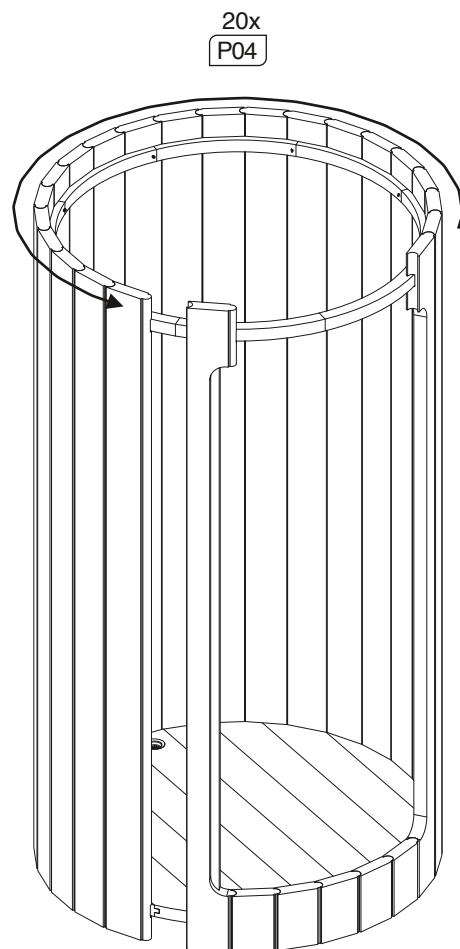

Assembly manual for showerpod

Required tools for assembly

Nr.	Size	Qty.	Preview
BT01	651x1150	1	
BT02	508x1142	1	
L01	100x40x1070	1	
L02	100x40x700	2	
P01	145x40x190	10	
P02	145x40x2176	1	
P03	145x40x2176	1	
P04	145x40x2176	20	
P05-1	45x40x2176	1	
P05-2	100x40x2176	1	
H01	40x40x441	8	
R01	L3790	2	
DR01	72.5x40x1455	1	

Nr.	Size	Qty.	Preview
DR02	145x40x1455	5	
DR03	55x40x1455	1	
D01	30x40x671	4	
DH01	65x28x270	2	
M01	100x285	3	
DR01		1	
	4x35	30	
	4x50	4	
	4x60	55	
	4x70	18	
	6x120	20	
	t15,t20,t25	1+1+1	
		2 sets	