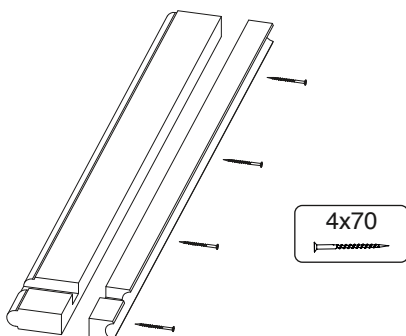

Assembly manual for showerpod

Required tools for assembly

Nr.	Size	Qty.	Preview
BT01	651x1150	1	
BT02	508x1142	1	
L01	100x40x1070	1	
L02	100x40x700	2	
P01	145x40x190	10	
P02	145x40x2176	1	
P03	145x40x2176	1	
P04	145x40x2176	20	
P05-1	45x40x2176	1	
P05-2	100x40x2176	1	
H01	40x40x441	8	
R01	L3790	2	
DR01	72.5x40x1455	1	

Nr.	Size	Qty.	Preview
DR02	145x40x1455	5	
DR03	55x40x1455	1	
D01	30x40x671	4	
DH01	65x28x270	2	
M01	100x285	3	
DR01		1	
	4x35	30	
	4x50	4	
	4x60	55	
	4x70	18	
	6x120	20	
	t15,t20,t25	1+1+1	
		2 sets	