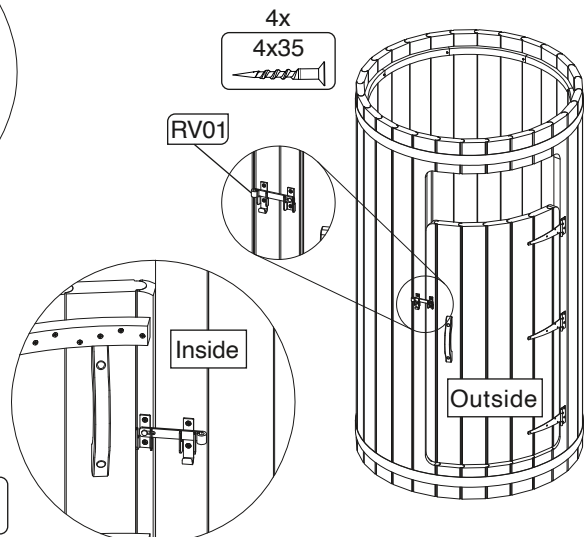

Assembly manual for showerpod

Required tools for assembly

Nr.	Size	Qty.	Preview
BT01	651x1150	1	
BT02	508x1142	1	
L01	100x40x1070	1	
L02	100x40x700	2	
P01	145x40x190	10	
P02	145x40x2176	1	
P03	145x40x2176	1	
P04	145x40x2176	20	
P05-1	45x40x2176	1	
P05-2	100x40x2176	1	
H01	40x40x441	8	
R01	L3790	2	
DR01	72.5x40x1455	1	

Nr.	Size	Qty.	Preview
DR02	145x40x1455	5	
DR03	55x40x1455	1	
D01	30x40x671	4	
DH01	65x28x270	2	
M01	100x285	3	
DR01		1	
	4x35	30	
	4x50	4	
	4x60	55	
	4x70	18	
	6x120	20	
	t15,t20,t25	1+1+1	
		2 sets	