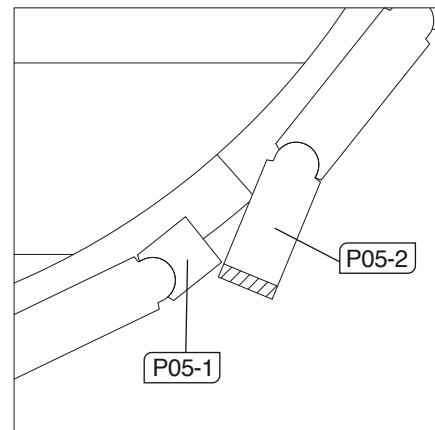

Assembly manual for showerpod

Required tools for assembly

Nr.	Size	Qty.	Preview
BT01	651x1150	1	
BT02	508x1142	1	
L01	100x40x1070	1	
L02	100x40x700	2	
P01	145x40x190	10	
P02	145x40x2176	1	
P03	145x40x2176	1	
P04	145x40x2176	20	
P05-1	45x40x2176	1	
P05-2	100x40x2176	1	
H01	40x40x441	8	
R01	L3790	2	
DR01	72.5x40x1455	1	

Nr.	Size	Qty.	Preview
DR02	145x40x1455	5	
DR03	55x40x1455	1	
D01	30x40x671	4	
DH01	65x28x270	2	
M01	100x285	3	
DR01		1	
	4x35	30	
	4x50	4	
	4x60	55	
	4x70	18	
	6x120	20	
	t15,t20,t25	1+1+1	
		2 sets	