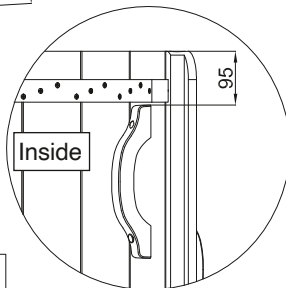

Assembly manual for showerpod

Required tools for assembly

Nr.	Size	Qty.	Preview
BT01	651x1150	1	
BT02	508x1142	1	
L01	100x40x1070	1	
L02	100x40x700	2	
P01	145x40x190	10	
P02	145x40x2176	1	
P03	145x40x2176	1	
P04	145x40x2176	20	
P05-1	45x40x2176	1	
P05-2	100x40x2176	1	
H01	40x40x441	8	
R01	L3790	2	
DR01	72.5x40x1455	1	

Nr.	Size	Qty.	Preview
DR02	145x40x1455	5	
DR03	55x40x1455	1	
D01	30x40x671	4	
DH01	65x28x270	2	
M01	100x285	3	
DR01		1	
	4x35	30	
	4x50	4	
	4x60	55	
	4x70	18	
	6x120	20	
	t15,t20,t25	1+1+1	
		2 sets	