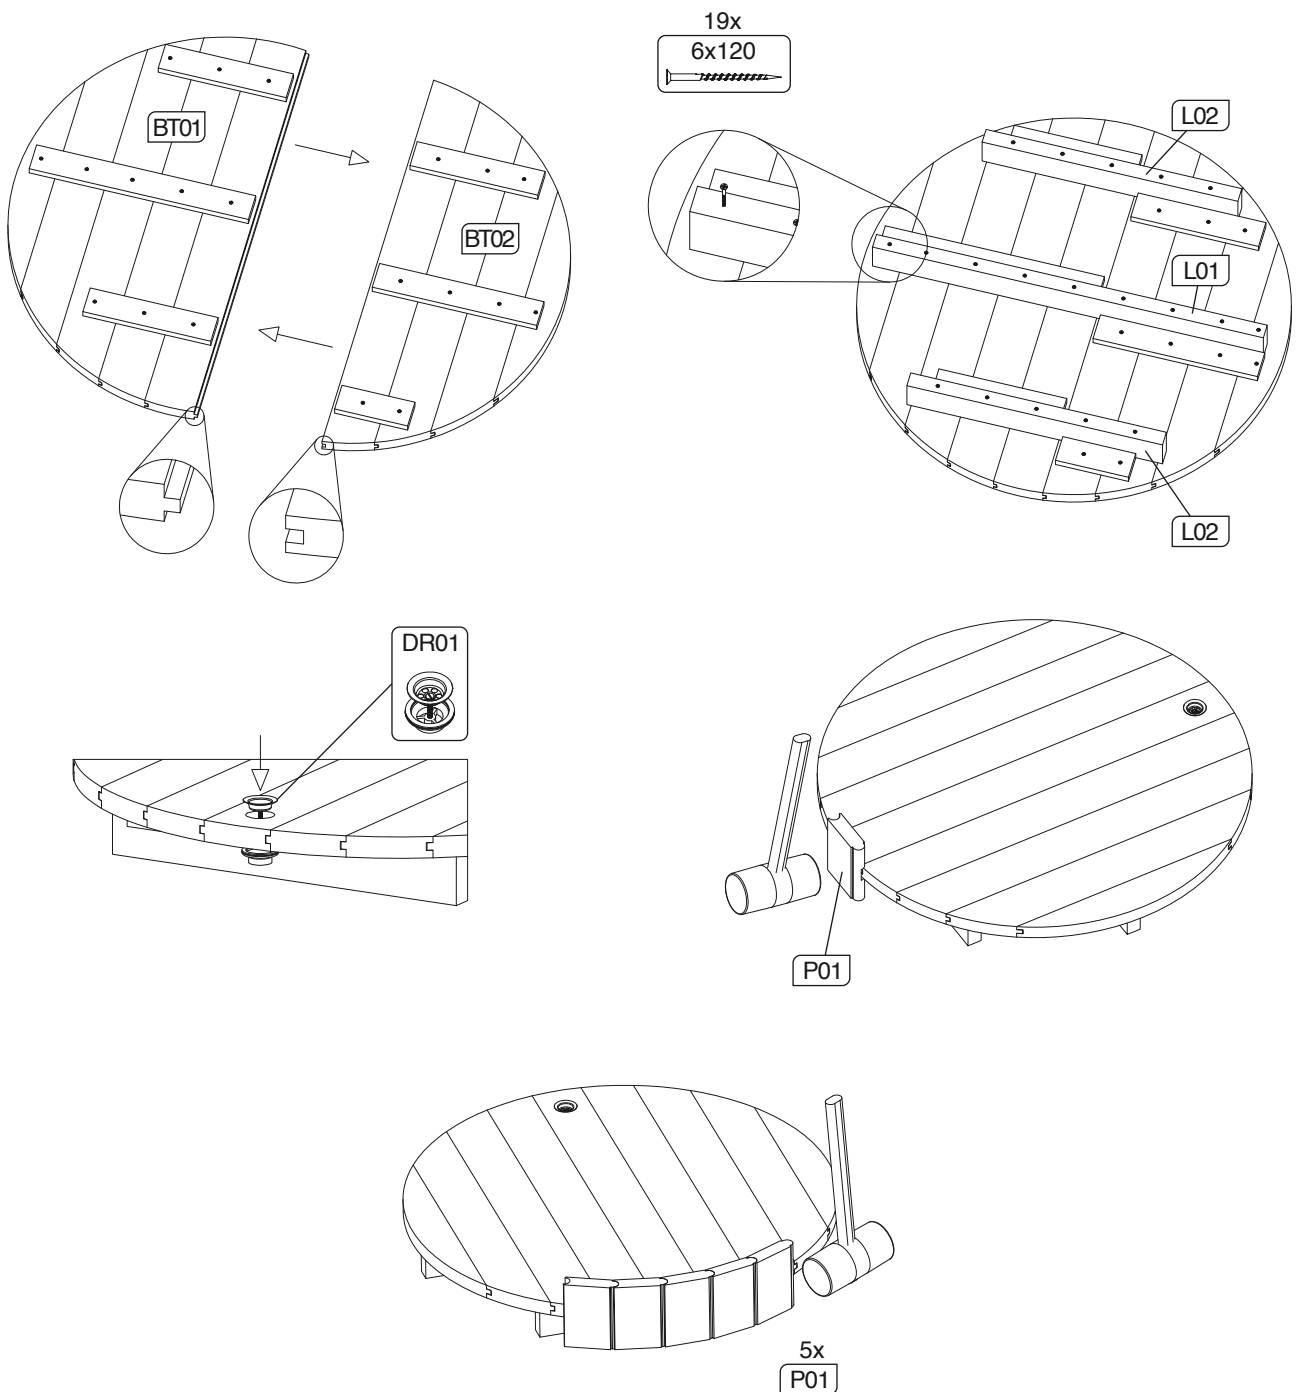

Assembly manual for showerpod

Required tools for assembly

Nr.	Size	Qty.	Preview
BT01	651x1150	1	
BT02	508x1142	1	
L01	100x40x1070	1	
L02	100x40x700	2	
P01	145x40x190	10	
P02	145x40x2176	1	
P03	145x40x2176	1	
P04	145x40x2176	20	
P05-1	45x40x2176	1	
P05-2	100x40x2176	1	
H01	40x40x441	8	
R01	L3790	2	
DR01	72.5x40x1455	1	

Nr.	Size	Qty.	Preview
DR02	145x40x1455	5	
DR03	55x40x1455	1	
D01	30x40x671	4	
DH01	65x28x270	2	
M01	100x285	3	
DR01		1	
	4x35	30	
	4x50	4	
	4x60	55	
	4x70	18	
	6x120	20	
	t15,t20,t25	1+1+1	
		2 sets	