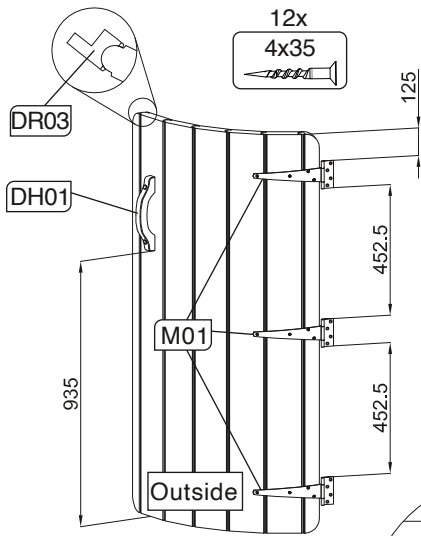

Assembly manual for showerpod

Required tools for assembly

Nr.	Size	Qty.	Preview
BT01	651x1150	1	
BT02	508x1142	1	
L01	100x40x1070	1	
L02	100x40x700	2	
P01	145x40x190	10	
P02	145x40x2176	1	
P03	145x40x2176	1	
P04	145x40x2176	20	
P05-1	45x40x2176	1	
P05-2	100x40x2176	1	
H01	40x40x441	8	
R01	L3790	2	
DR01	72.5x40x1455	1	

Nr.	Size	Qty.	Preview
DR02	145x40x1455	5	
DR03	55x40x1455	1	
D01	30x40x671	4	
DH01	65x28x270	2	
M01	100x285	3	
DR01		1	
	4x35	30	
	4x50	4	
	4x60	55	
	4x70	18	
	6x120	20	
	t15,t20,t25	1+1+1	
		2 sets	