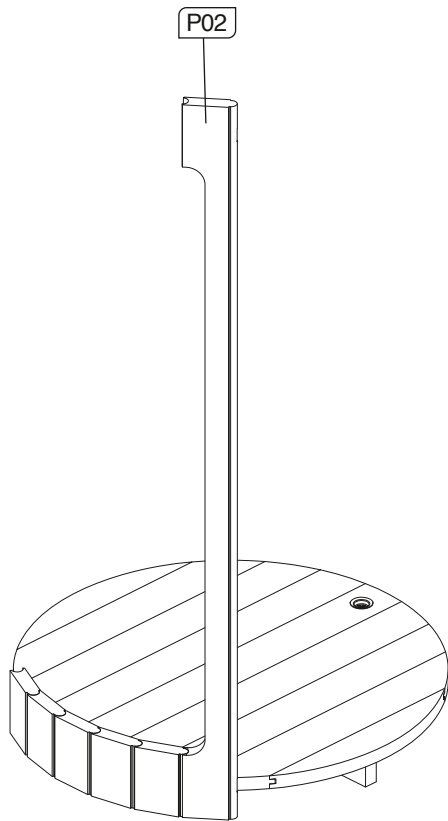

Assembly manual for showerpod

Required tools for assembly

Nr.	Size	Qty.	Preview
BT01	651x1150	1	
BT02	508x1142	1	
L01	100x40x1070	1	
L02	100x40x700	2	
P01	145x40x190	10	
P02	145x40x2176	1	
P03	145x40x2176	1	
P04	145x40x2176	20	
P05-1	45x40x2176	1	
P05-2	100x40x2176	1	
H01	40x40x441	8	
R01	L3790	2	
DR01	72.5x40x1455	1	

Nr.	Size	Qty.	Preview
DR02	145x40x1455	5	
DR03	55x40x1455	1	
D01	30x40x671	4	
DH01	65x28x270	2	
M01	100x285	3	
DR01		1	
	4x35	30	
	4x50	4	
	4x60	55	
	4x70	18	
	6x120	20	
	t15,t20,t25	1+1+1	
		2 sets	