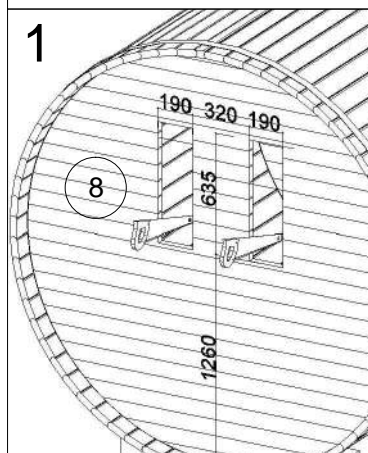

5. Sauna barrel 3.5m. 2.2Ø

A10 Pcs-14 x 2

A10 Pcs-14 x 2