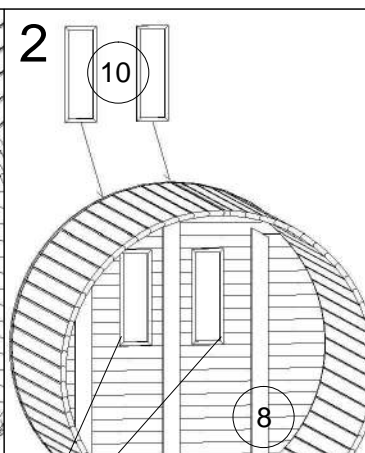

5. Sauna barrel 3.5m. 2.2Ø

A10 Pcs-14 x 2

A10 Pcs-14 x 2