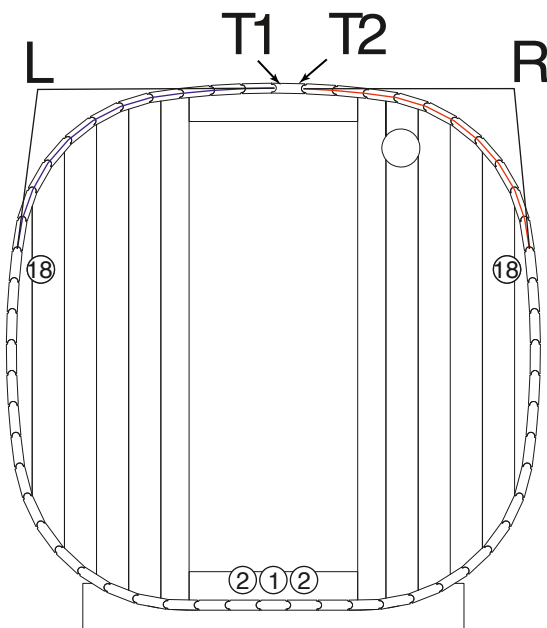

Sauna without canopy

Sauna with canopy

Sauna without canopy

Sauna with canopy

Replaced profiles		New profiles		New profile dimensions				
Profile	Qty.	Profile	Qty.	22SQ2K	22SQ23K	22SQ3K	22SQ3PK	22SQ4PK
L*	11	A	1	145x40x2395	145x40x2700	145x40x3370	145x40x3390	145x40x4370
		B	10					
R*	10	C	1					
		D	9					
T1*	1	E	1	100x40x2395	100x40x2700	100x40x3370	100x40x3390	100x40x4370
T2*	1	F	1	45x40x2395	45x40x2700	45x40x3370	45x40x3390	45x40x4370

Profile	Profile code in assembly manual				
	22SQ2K	22SQ23K	22SQ3K	22SQ3PK	22SQ4PK
*L	p04	p041	p13	p22	p36
*R	p05	p051	p14	p23	p37
*T1	p10	p010	p19	p24	p38
*T2	p10-1	p010-1	p19-1	p24-1	p38-1

Sauna	k109	2x30	ka108
22SQ2K	 70 pcs.	 335 pcs.	 L-2395mm
22SQ23K	80 pcs.	380 pcs.	L-2700mm
22SQ3K	96 pcs.	450 pcs.	L-3370mm
22SQ3PK	96 pcs.	450 pcs.	L-3390mm
22SQ4PK	124 pcs.	560 pcs.	L-4370mm

Nr	Size	Qty.	Preview
sl103	L-2775	1	
	4x35	14	