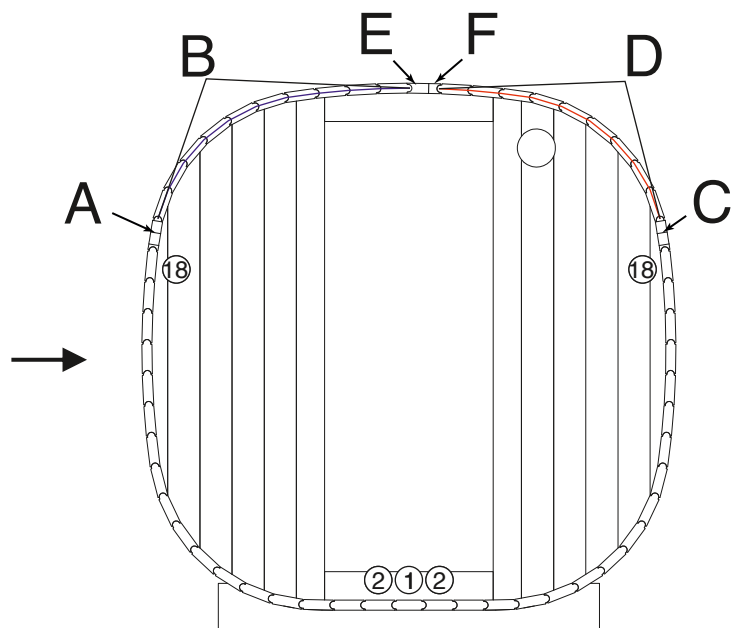

Sauna without canopy

Sauna with canopy

Sauna without canopy

Sauna with canopy

Replaced profiles		New profiles		New profile dimensions				
Profile	Qty.	Profile	Qty.	22SQ2K	22SQ23K	22SQ3K	22SQ3PK	22SQ4PK
L*	11	A	1	145x40x2395	145x40x2700	145x40x3370	145x40x3390	145x40x4370
		B	10					
R*	10	C	1					
		D	9					
T1*	1	E	1	100x40x2395	100x40x2700	100x40x3370	100x40x3390	100x40x4370
T2*	1	F	1	45x40x2395	45x40x2700	45x40x3370	45x40x3390	45x40x4370

Profile	Profile code in assembly manual				
	22SQ2K	22SQ23K	22SQ3K	22SQ3PK	22SQ4PK
*L	p04	p041	p13	p22	p36
*R	p05	p051	p14	p23	p37
*T1	p10	p010	p19	p24	p38
*T2	p10-1	p010-1	p19-1	p24-1	p38-1

Sauna	k109	2x30	ka108
22SQ2K	 70 pcs.	 335 pcs.	 L-2395mm
22SQ23K	80 pcs.	380 pcs.	L-2700mm
22SQ3K	96 pcs.	450 pcs.	L-3370mm
22SQ3PK	96 pcs.	450 pcs.	L-3390mm
22SQ4PK	124 pcs.	560 pcs.	L-4370mm

Nr	Size	Qty.	Preview
sl103	L-2775	1	
	4x35	14	