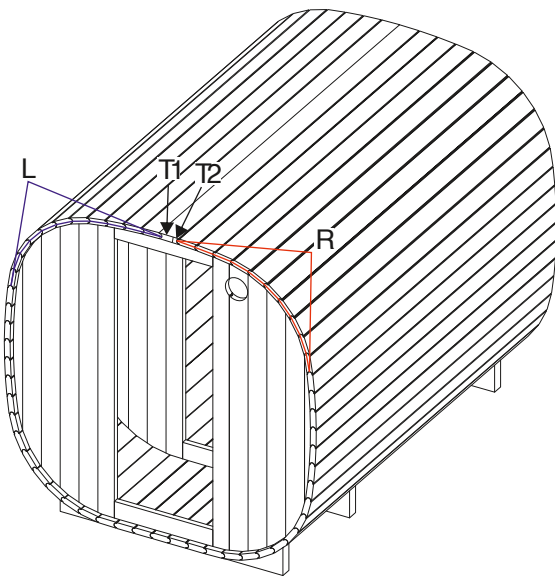

Sauna without canopy

Sauna with canopy

Sauna without canopy

Sauna with canopy

Replaced profiles		New profiles		New profile dimensions				
Profile	Qty.	Profile	Qty.	22SQ2K	22SQ23K	22SQ3K	22SQ3PK	22SQ4PK
L*	11	A	1	145x40x2395	145x40x2700	145x40x3370	145x40x3390	145x40x4370
		B	10					
R*	10	C	1					
		D	9					
T1*	1	E	1	100x40x2395	100x40x2700	100x40x3370	100x40x3390	100x40x4370
T2*	1	F	1	45x40x2395	45x40x2700	45x40x3370	45x40x3390	45x40x4370

Profile	Profile code in assembly manual				
	22SQ2K	22SQ23K	22SQ3K	22SQ3PK	22SQ4PK
*L	p04	p041	p13	p22	p36
*R	p05	p051	p14	p23	p37
*T1	p10	p010	p19	p24	p38
*T2	p10-1	p010-1	p19-1	p24-1	p38-1

Sauna	k109	2x30	ka108
22SQ2K	 70 pcs.	 335 pcs.	 L-2395mm
22SQ23K	80 pcs.	380 pcs.	L-2700mm
22SQ3K	96 pcs.	450 pcs.	L-3370mm
22SQ3PK	96 pcs.	450 pcs.	L-3390mm
22SQ4PK	124 pcs.	560 pcs.	L-4370mm

Nr	Size	Qty.	Preview
sl103	L-2775	1	
	4x35	14	