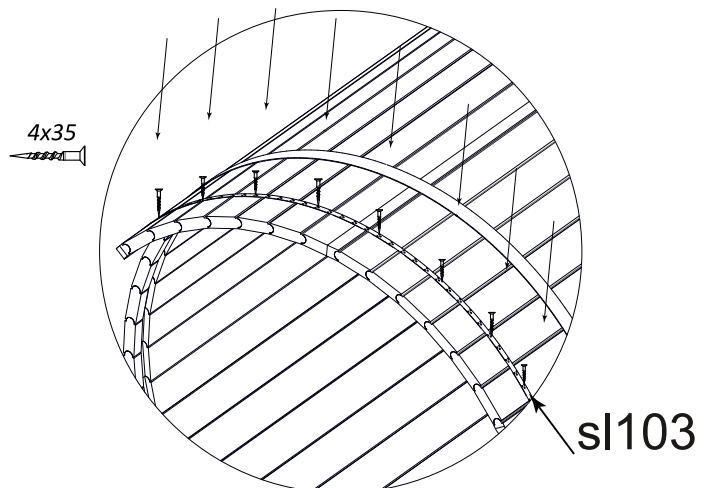

Sauna without canopy

Sauna with canopy

Sauna without canopy

Sauna with canopy

Replaced profiles		New profiles		New profile dimensions				
Profile	Qty.	Profile	Qty.	22SQ2K	22SQ23K	22SQ3K	22SQ3PK	22SQ4PK
L*	11	A	1	145x40x2395	145x40x2700	145x40x3370	145x40x3390	145x40x4370
		B	10					
R*	10	C	1					
		D	9					
T1*	1	E	1	100x40x2395	100x40x2700	100x40x3370	100x40x3390	100x40x4370
T2*	1	F	1	45x40x2395	45x40x2700	45x40x3370	45x40x3390	45x40x4370

Profile	Profile code in assembly manual				
	22SQ2K	22SQ23K	22SQ3K	22SQ3PK	22SQ4PK
*L	p04	p041	p13	p22	p36
*R	p05	p051	p14	p23	p37
*T1	p10	p010	p19	p24	p38
*T2	p10-1	p010-1	p19-1	p24-1	p38-1

Sauna	k109	2x30	ka108
22SQ2K	 70 pcs.	 335 pcs.	 L-2395mm
22SQ23K	80 pcs.	380 pcs.	L-2700mm
22SQ3K	96 pcs.	450 pcs.	L-3370mm
22SQ3PK	96 pcs.	450 pcs.	L-3390mm
22SQ4PK	124 pcs.	560 pcs.	L-4370mm

Nr	Size	Qty.	Preview
sl103	L-2775	1	
	4x35	14	