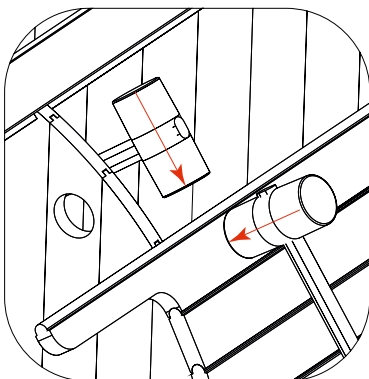

Sauna without canopy

Sauna with canopy

Sauna without canopy

Sauna with canopy

Replaced profiles		New profiles		New profile dimensions				
Profile	Qty.	Profile	Qty.	22SQ2K	22SQ23K	22SQ3K	22SQ3PK	22SQ4PK
L*	11	A	1	145x40x2395	145x40x2700	145x40x3370	145x40x3390	145x40x4370
		B	10					
R*	10	C	1					
		D	9					
T1*	1	E	1	100x40x2395	100x40x2700	100x40x3370	100x40x3390	100x40x4370
T2*	1	F	1	45x40x2395	45x40x2700	45x40x3370	45x40x3390	45x40x4370

Profile	Profile code in assembly manual				
	22SQ2K	22SQ23K	22SQ3K	22SQ3PK	22SQ4PK
*L	p04	p041	p13	p22	p36
*R	p05	p051	p14	p23	p37
*T1	p10	p010	p19	p24	p38
*T2	p10-1	p010-1	p19-1	p24-1	p38-1

Sauna	k109	2x30	ka108
22SQ2K	 70 pcs.	 335 pcs.	 L-2395mm
22SQ23K	80 pcs.	380 pcs.	L-2700mm
22SQ3K	96 pcs.	450 pcs.	L-3370mm
22SQ3PK	96 pcs.	450 pcs.	L-3390mm
22SQ4PK	124 pcs.	560 pcs.	L-4370mm