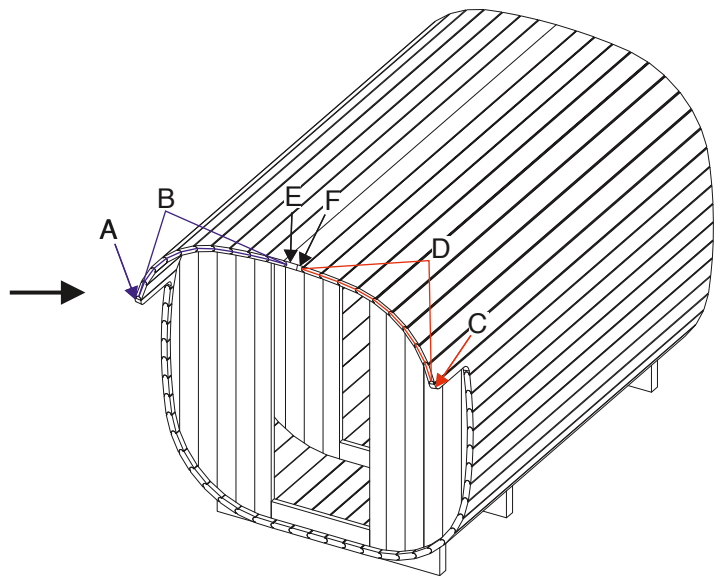

Sauna without canopy

Sauna with canopy

Sauna without canopy

Sauna with canopy

Replaced profiles		New profiles		New profile dimensions				
Profile	Qty.	Profile	Qty.	22SQ2K	22SQ23K	22SQ3K	22SQ3PK	22SQ4PK
L*	11	A	1	145x40x2395	145x40x2700	145x40x3370	145x40x3390	145x40x4370
		B	10					
R*	10	C	1					
		D	9					
T1*	1	E	1	100x40x2395	100x40x2700	100x40x3370	100x40x3390	100x40x4370
T2*	1	F	1	45x40x2395	45x40x2700	45x40x3370	45x40x3390	45x40x4370

Profile	Profile code in assembly manual				
	22SQ2K	22SQ23K	22SQ3K	22SQ3PK	22SQ4PK
*L	p04	p041	p13	p22	p36
*R	p05	p051	p14	p23	p37
*T1	p10	p010	p19	p24	p38
*T2	p10-1	p010-1	p19-1	p24-1	p38-1

Sauna	k109	2x30	ka108
22SQ2K	 70 pcs.	 335 pcs.	 L-2395mm
22SQ23K	80 pcs.	380 pcs.	L-2700mm
22SQ3K	96 pcs.	450 pcs.	L-3370mm
22SQ3PK	96 pcs.	450 pcs.	L-3390mm
22SQ4PK	124 pcs.	560 pcs.	L-4370mm

Nr	Size	Qty.	Preview
sl103	L-2775	1	
	4x35	14	