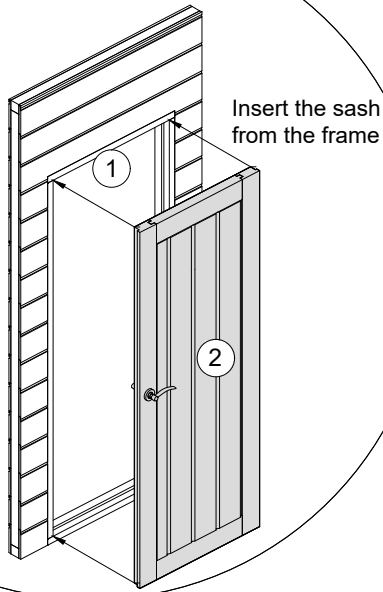

1	 2
Stakta-65x690x1850 or Stakta-70x700x1760 or Stakta-70x990x2200 or OTHER	Varcia-6x620x1770 or Varcia-45x659x1700 or Varcia-45x946x2135 or OTHER

  3 M-18x70x1695	 5 M-18x70x1825	 7 x20 T-GC-3.5x45
  4 M-18x70x810-F	 6 M-18x70x795	 8 x3 T-BC-4x70

1 Step